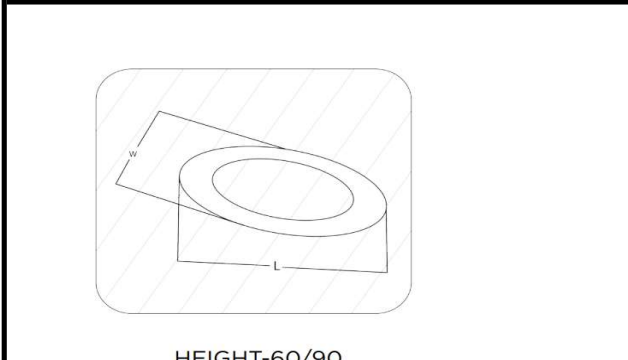

Sovitron Interior Pvt.Ltd.

Model Name	Jetta Ring Oval Recessed /DLARJOVDRD-70
Description	Architectural Light

Technical description	Image
-----------------------	-------

Dimension	Custom dimension H=60/90/95mm
Frame	Aluminium
Color Tempertaure	4000K
Power	70W
Total Luminous Flux	5600 lm
Efficacy	80 lm/W
IP rating	50
Color Rendering	≥80
Mounting	Recessed
Optics	White Opal Diffuser
Dimming	NON-Dimmable
Operating Voltage	220-240 VAC
Standard Lifetime	L70 minimum at 50,000 burning hours

Dimension diagram

Remarks:-

Custom dimension, coating and installation available upon request

Address: Plot #7 Saroorpur-Nangla Industrial Area,Ballabgarh-Sohna Road,Faridabad-121005
Email: info@sovitron.com